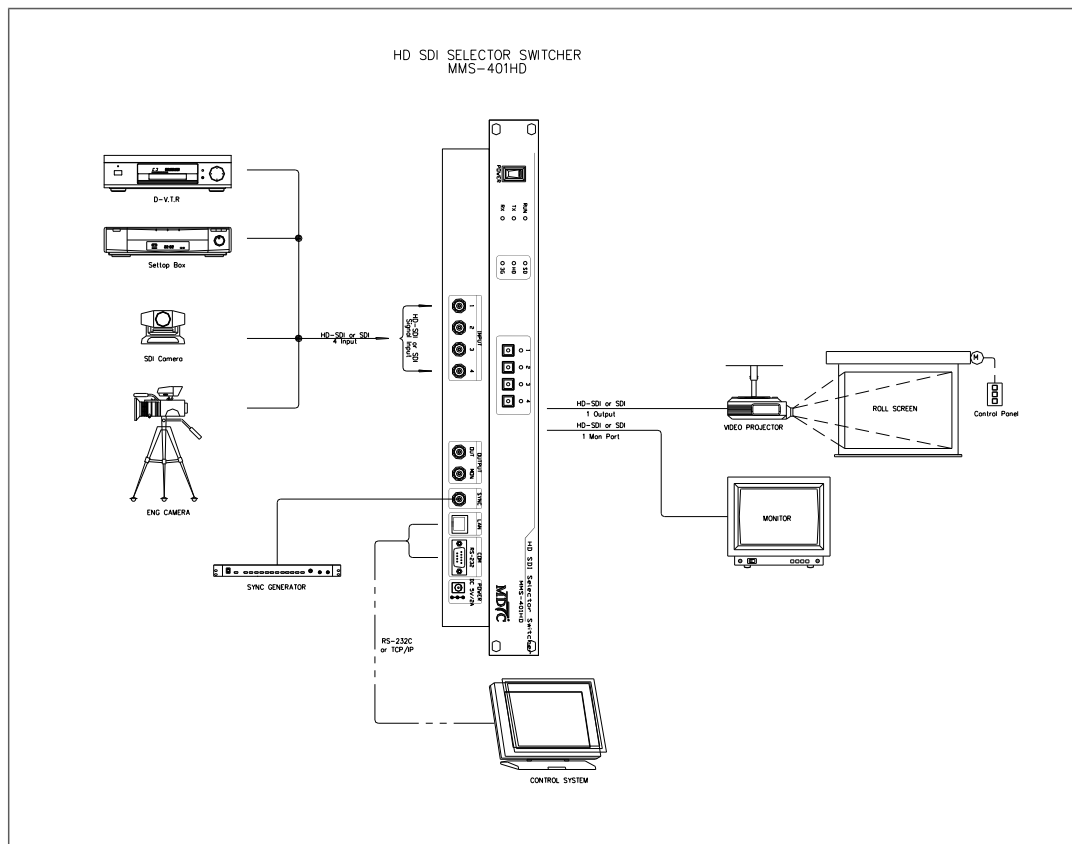

Panel Drawing

Specifications

- General Part
 - Gain : Unity
 - Maximum data rate : 2.97Gbps
 - Input/Output connector : BNC
 - Auto data rate lock : Yes
 - Operation standards : SMPTE 292M, SMPTE 344M, SMPTE 259M, SMPTE 424M compliant
- Input cable equalization distance
 - Belden 1694A cable
 - 3G (2.97Gbps) -100m, HD-SDI (1.485Gbps) -200m, SDI (270Mbps) -400m

MMS-401HD

HD SDI Selector Switcher

장비개요 및 성능

Max Digital Tech Co., Ltd <http://www.maxdigital.co.kr>

○ Video Part

- Input/Output number : 4 x 1 (1EA Monitoring Port)
- Input/Output type : SDI or HD-SDI, 3G digital component video, 75ohm
- Input/Output connector : BNC
- Input/Output level : 0.8 Vp-p \pm 10%
- Return loss : > 15dB
- Equalization : Automatic
- Re-clocking : Automatic
- Jitter : <0.2 UI

○ Remote Control Part

- Serial control : 1 RS-232, D-sub 9pin connector
- Ethernet control(Optional) : 1 RJ-45 female connector

○ Case & Power Part

- Power source : DC 5V 2A
- Temperature : 0°C ~ 40°C
- Power consumption : below 20Watt
- Type : 19" Rack type
- Dimensions : 483(W) * 44.5(H) * 300(D) mm